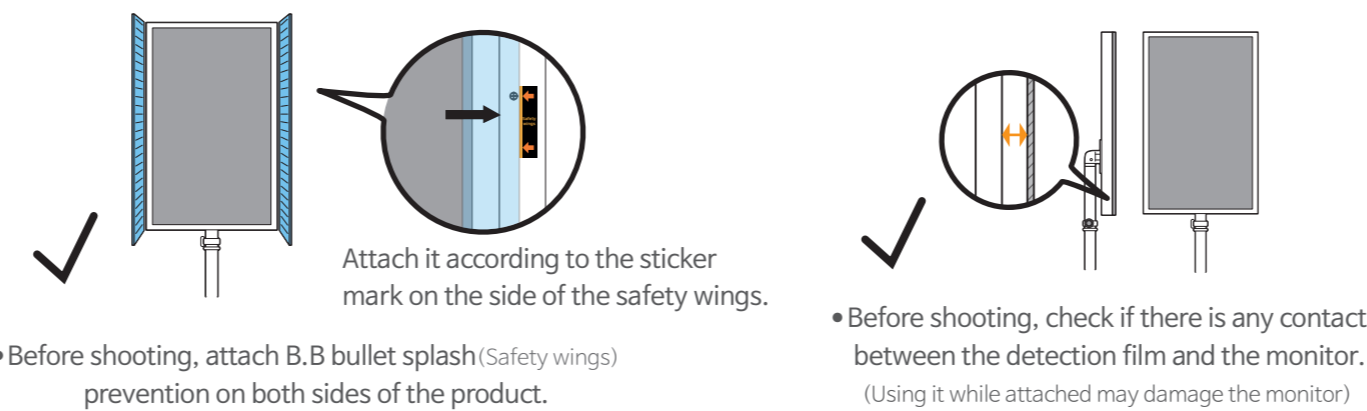

COMPONENT

다음과 같이 구성품이 제공됩니다.

그림을 참조하여 제품과 케이블을 연결하십시오.

WARNING

WARNING

COMPONENT

The following component are provided.

Refer to the illustration and connect the accessories and the product.

WARNING

WARNING