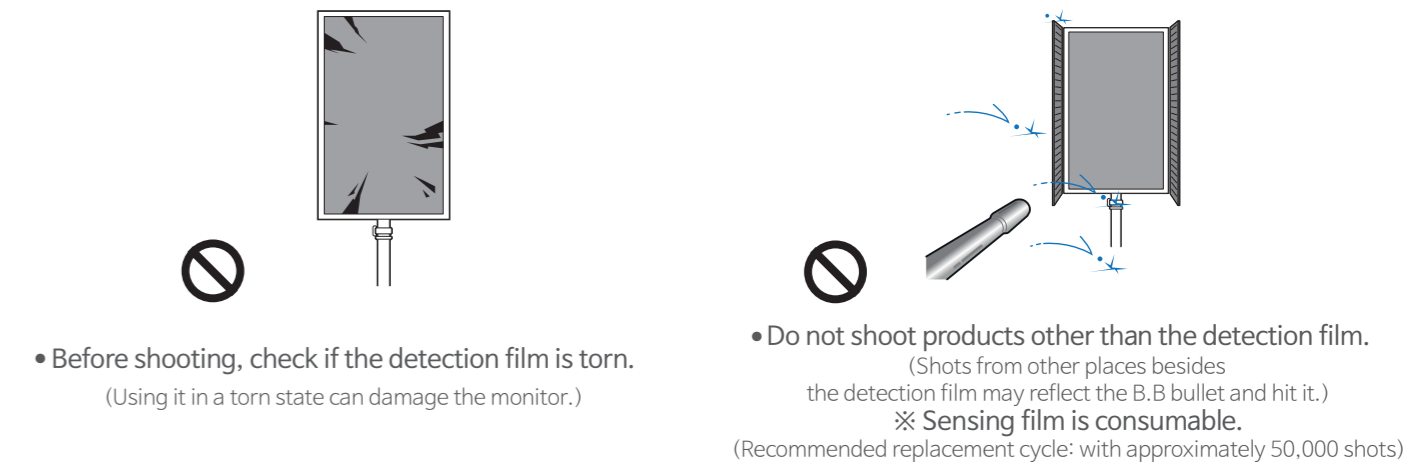

COMPONENT

다음과 같이 구성품이 제공됩니다.

그림을 참조하여 제품과 케이블을 연결하십시오.

WARNING

WARNING

COMPONENT

The following component are provided.

Refer to the illustration and connect the accessories and the product.

WARNING

WARNING