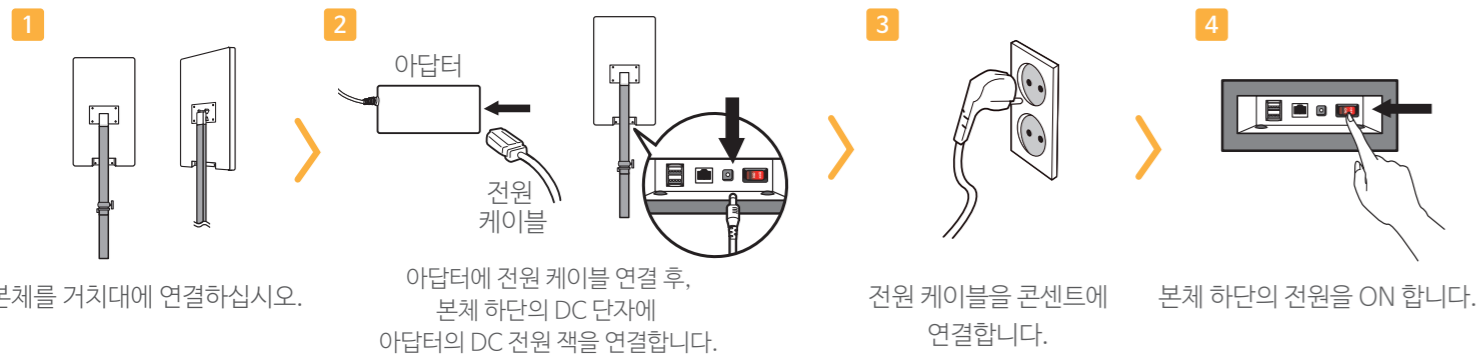

COMPONENT

다음과 같이 구성품이 제공됩니다.

그림을 참조하여 제품과 케이블을 연결하십시오.

WARNING

WARNING

COMPONENT

The following component are provided.

Refer to the illustration and connect the accessories and the product.

sales@gunpower.com

Copyright © 2020 GUNPOWER Inc. All Rights Reserved.

Model : SMT24 Digital Target Display and Stand Unit (Size: 24inch)

Product specifications

Model name	SMT24
Screen resolution	1080 x 1920 (Full HD)
Screen size	293 x 521
Size (mm)	366 x 54 x 580 mm
Weight (kg)	6.5 kg
Input	12V 5A
Operating temperature	10~40°C
Humidity	50%