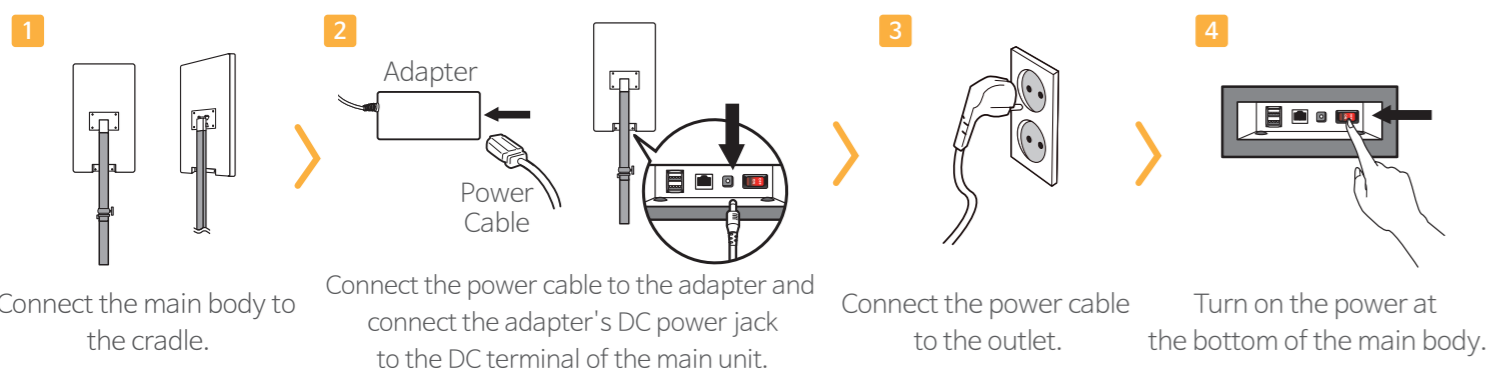

COMPONENT

다음과 같이 구성품이 제공됩니다.

그림을 참조하여 제품과 케이블을 연결하십시오.

WARNING

WARNING

COMPONENT

The following component are provided.

Refer to the illustration and connect the accessories and the product.

sales@gunpower.com

Copyright © 2020 GUNPOWER Inc. All Rights Reserved.

Model : SMT24 Digital Target Display and Stand Unit (Size: 24inch)

Product specifications

Model name	SMT24
Screen resolution	1080 x 1920 (Full HD)
Screen size	293 x 521
Size (mm)	366 x 54 x 580 mm
Weight (kg)	6.5 kg
Input	12V 5A
Operating temperature	10~40°C
Humidity	50%