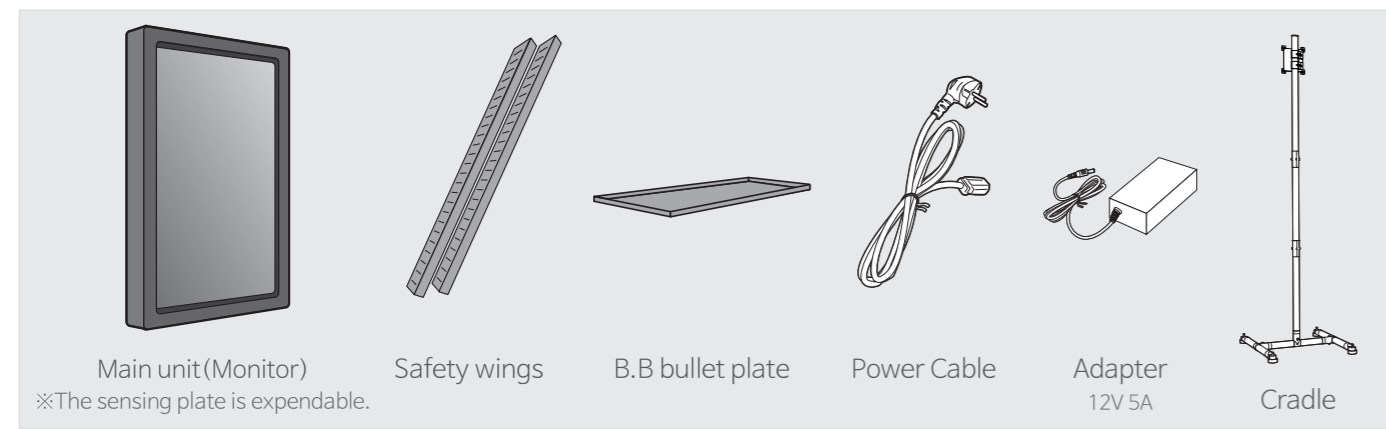

COMPONENT

다음과 같이 구성품이 제공됩니다.

그림을 참조하여 제품과 케이블을 연결하십시오.

WARNING

WARNING

COMPONENT

The following component are provided.

Refer to the illustration and connect the accessories and the product.

sales@gunpower.com

Copyright © 2020 GUNPOWER Inc. All Rights Reserved.

Model : SMT24 Digital Target Display and Stand Unit (Size: 24inch)

Product specifications

Model name	SMT24
Screen resolution	1080 x 1920 (Full HD)
Screen size	293 x 521
Size (mm)	366 x 54 x 580 mm
Weight (kg)	6.5 kg
Input	12V 5A
Operating temperature	10~40°C
Humidity	50%