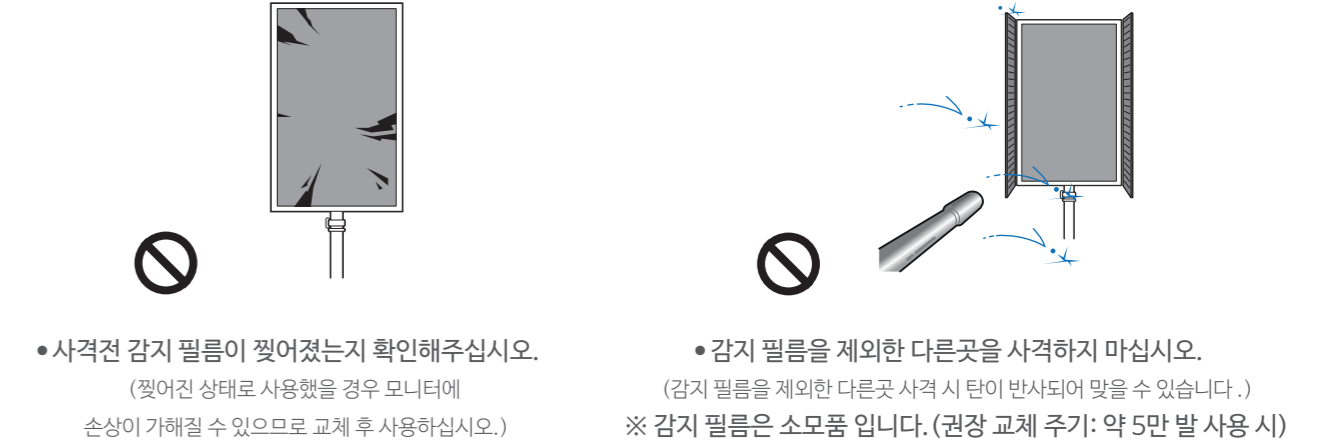

COMPONENT

다음과 같이 구성품이 제공됩니다.

그림을 참조하여 제품과 케이블을 연결하십시오.

WARNING

WARNING

COMPONENT

The following component are provided.

Refer to the illustration and connect the accessories and the product.

sales@gunpower.com

Copyright © 2020 GUNPOWER Inc. All Rights Reserved.

Model : SMT24 Digital Target Display and Stand Unit (Size: 24inch)

Product specifications

Model name	SMT24
Screen resolution	1080 x 1920 (Full HD)
Screen size	293 x 521
Size (mm)	366 x 54 x 580 mm
Weight (kg)	6.5 kg
Input	12V 5A
Operating temperature	10~40°C
Humidity	50%