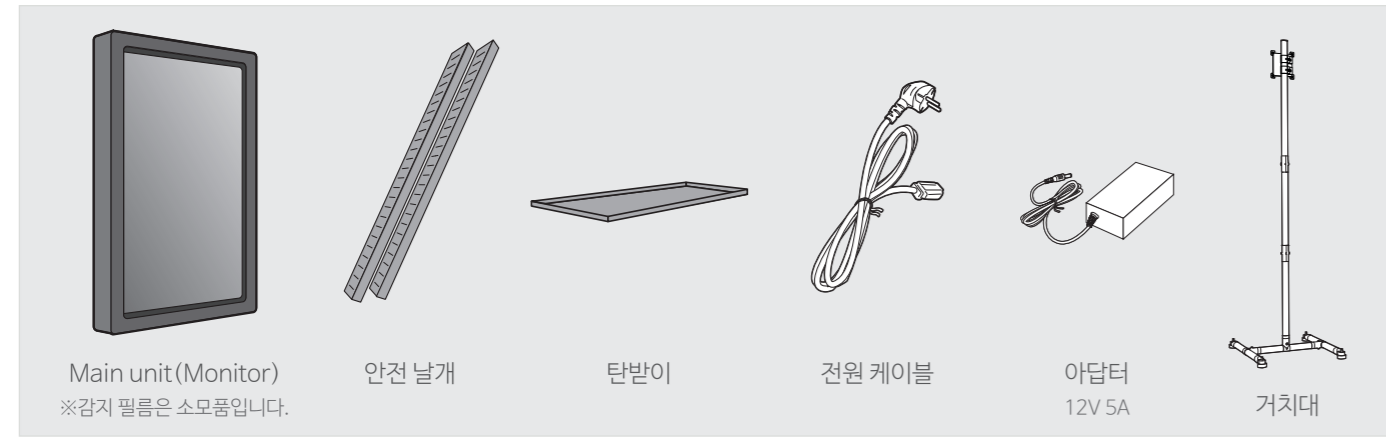

COMPONENT

다음과 같이 구성품이 제공됩니다.

그림을 참조하여 제품과 케이블을 연결하십시오.

WARNING

WARNING

COMPONENT

The following component are provided.

Refer to the illustration and connect the accessories and the product.

sales@gunpower.com

Copyright © 2020 GUNPOWER Inc. All Rights Reserved.

Model : SMT24 Digital Target Display and Stand Unit (Size: 24inch)

Product specifications

Model name	SMT24
Screen resolution	1080 x 1920 (Full HD)
Screen size	293 x 521
Size (mm)	366 x 54 x 580 mm
Weight (kg)	6.5 kg
Input	12V 5A
Operating temperature	10~40°C
Humidity	50%